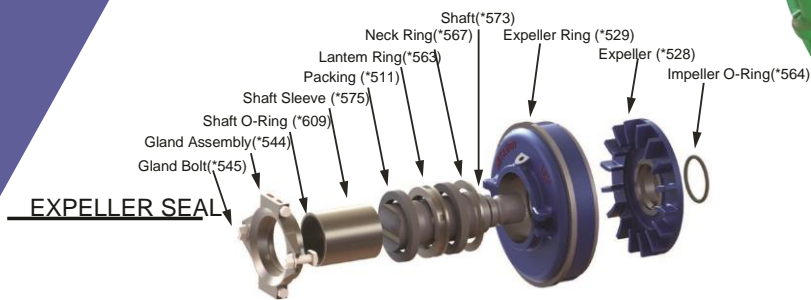

HIGH QUALITY • LOW COST • RELIABLE

SLURRY PUMPS, MINERAL PROCESSING PRODUCTS,

SPARE PARTS AND SERVICE.

Slurry pumps

vertical slurry pumps
rubber and metal

horizontal slurry pumps
rubber and metal

Rubber Lined Horizontal Slurry Pump
Parts Diagram

MS Elastomer Pump
(METSLURRY 100L-MS Shown)

pump sets

TT VALVES

CERAMIC valves

PINCH VALVES

CERAMIC KNIFE VALVE
GATE VALVES

CERAMIC BALL VALVES

OTHER PRODUCTS