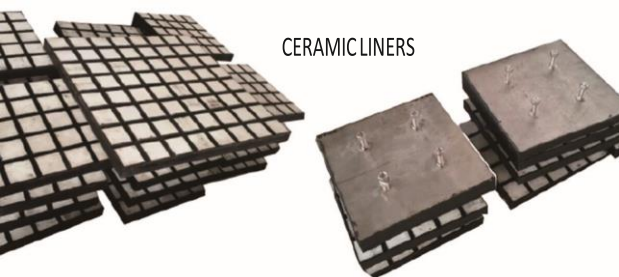

HIGH QUALITY • LOW COST • RELIABLE

SLURRY PUMPS, MINERAL PROCESSING PRODUCTS,

SPARE PARTS AND SERVICE.

Slurry pumps

vertical slurry pumps
rubber and metal

horizontal slurry pumps
rubber and metal

Rubber Lined Horizontal Slurry Pump
Parts Diagram

MS Elastomer Pump
(METSLURRY 100L-MS Shown)

pump sets

TT VALVES

CERAMIC valves

PINCH VALVES

CERAMIC KNIFE VALVE
GATE VALVES

CERAMIC BALL VALVES

OTHER PRODUCTS

CERAMIC LINERS

SCREENS AND SCREEN RAILS

CYCLONE SPARES

MILL CIRCUIT EQUIPMENT

BALL MILL

JAW CRUSHER

stocked Slurry pump SPARES

EXPELLER