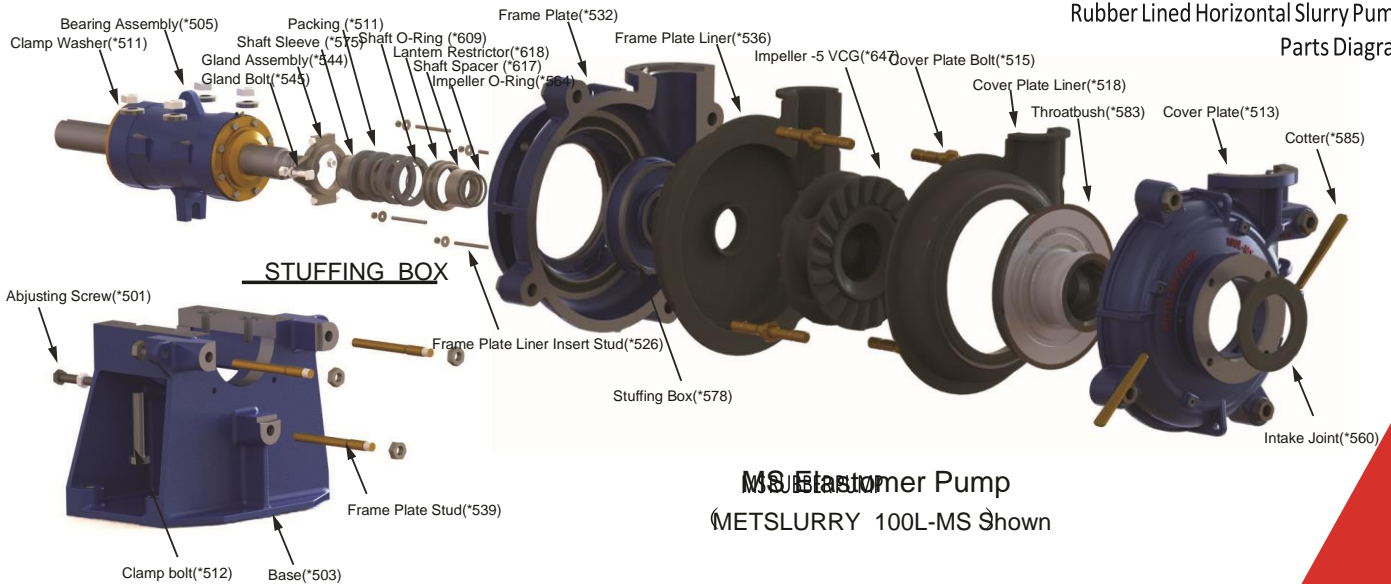

MS Elastomer Pump
(METSLURRY 100L-MS Shown)

pump sets

TT VALVES

CERAMIC valves

PINCH VALVES

CERAMIC KNIFE VALVE
GATE VALVES

CERAMIC BALL VALVES

OTHER PRODUCTS