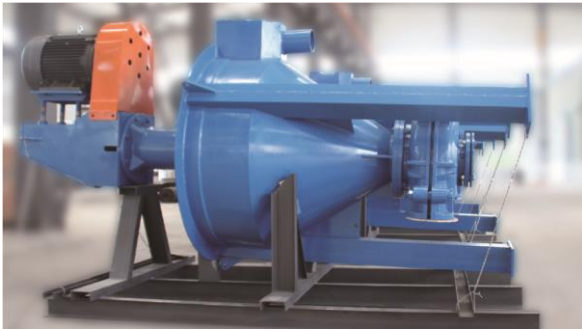

MS Elastomer Pump
(METSLURRY 100L-MS Shown)

pump sets

TT VALVES

CERAMIC valves

PINCH VALVES

CERAMIC KNIFE VALVE
GATE VALVES

CERAMIC BALL VALVES

OTHER PRODUCTS